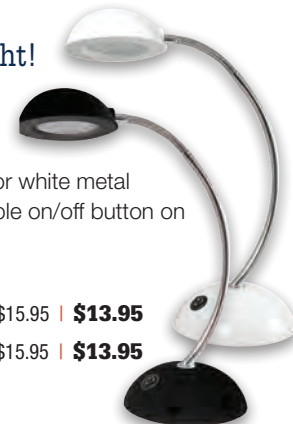

tLight Desk Lamps are a Delight!

This LED desk lamp offers a sleek and stylish look for any room. There is an adjustable neck that lets you control the amount of lighting. Made in either black or white metal finish, this stands 15" tall, and has a simple on/off button on base for easy operation.

5.9"D x 14.7" H x 5.9" W

R7700.101 | 7w White DeskLamp | Pre-rebate $15.95 | **$13.95**

R7700.102 | 7w Black DeskLamp | Pre-rebate $15.95 | **$13.95**